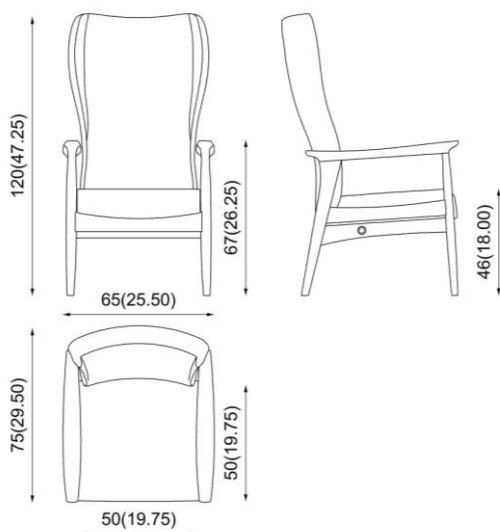

Dimensions (cm / in)

Fabric need for 1 pc. > 190; for 2 + pc. > 190 (cm / h 140)
Fabric need for 1 pc. > 75; for 2 + pc. > 75 (in / h 55,25)

Weight for 1 pc. > 22 (kg) / 48,5 (lbs)

Volume for 1 pc. > 0,718 > 1 x box (m³)

Certifications

On request

CATAS

Structures

Beech / Faggio
Buche / Hêtre

Upholstery/Wood colour see fabric/leather and wood chart

Accessories

wheels

gliders

side panels

waterproof

removable

utility

anti decubitus